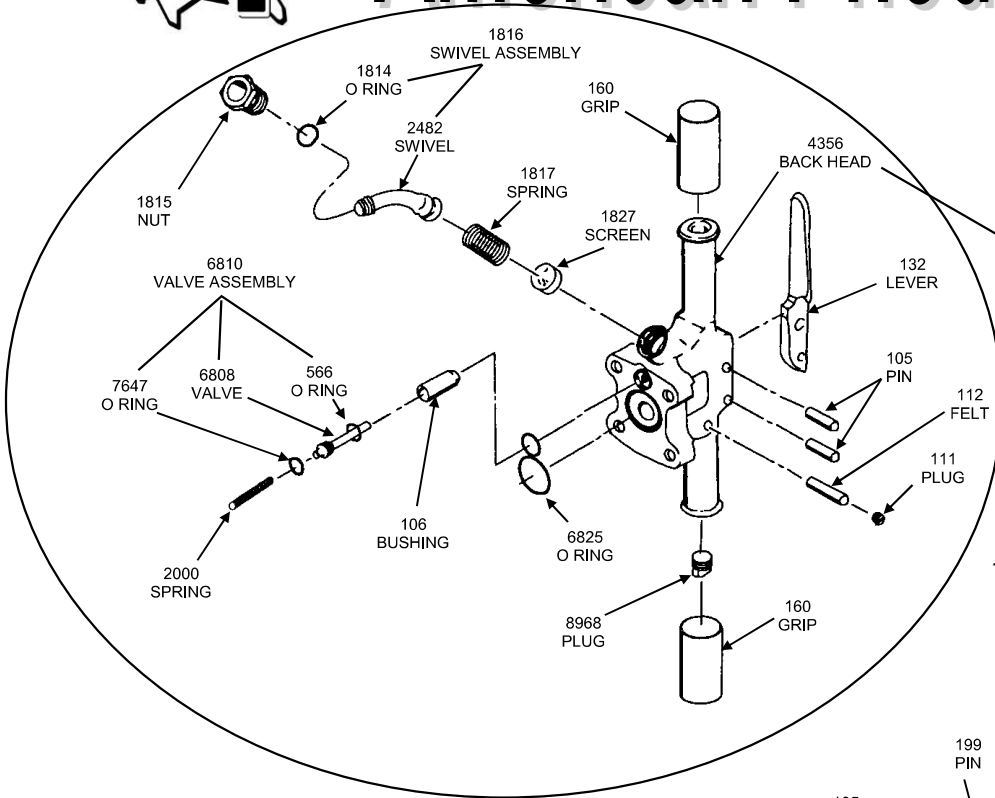

American Pneumatic Tools

**APT MODEL 117
PAVING BREAKER**
PART # 5199 (7/8" HEX x 3 1/4")
PART # 5200 (1" HEX x 4 1/4")

STEEL VALVE TYPE

4357
BACK HEAD ASSEMBLY
(106 BUSHING+111 PLUG+112 FELT+4356 BACK HEAD)