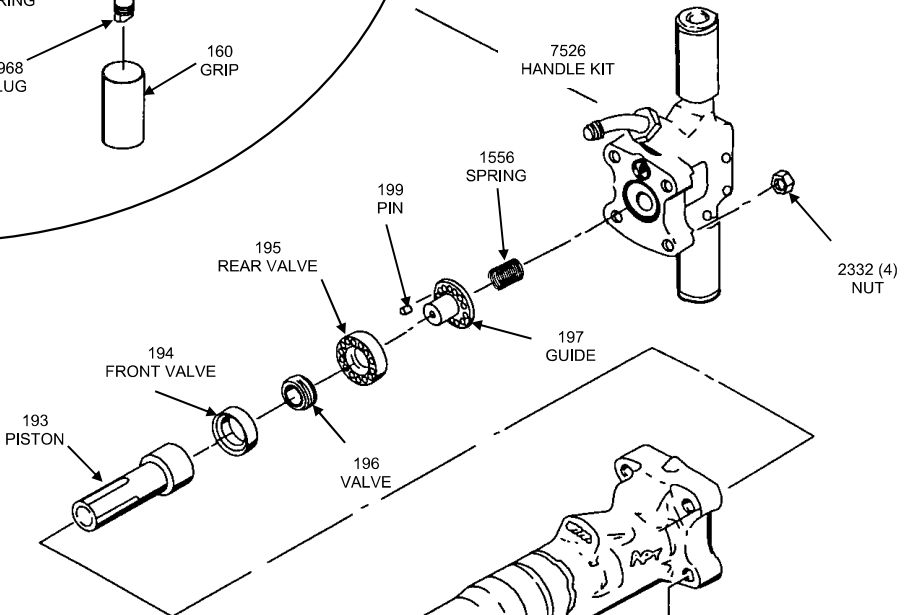

American Pneumatic Tools

**APT MODEL 117
PAVING BREAKER**
PART # 5199 (7/8" HEX x 3 1/4")
PART # 5200 (1" HEX x 4 1/4")

STEEL VALVE TYPE

4357
BACK HEAD ASSEMBLY
(106 BUSHING+111 PLUG+112 FELT+4356 BACK HEAD)