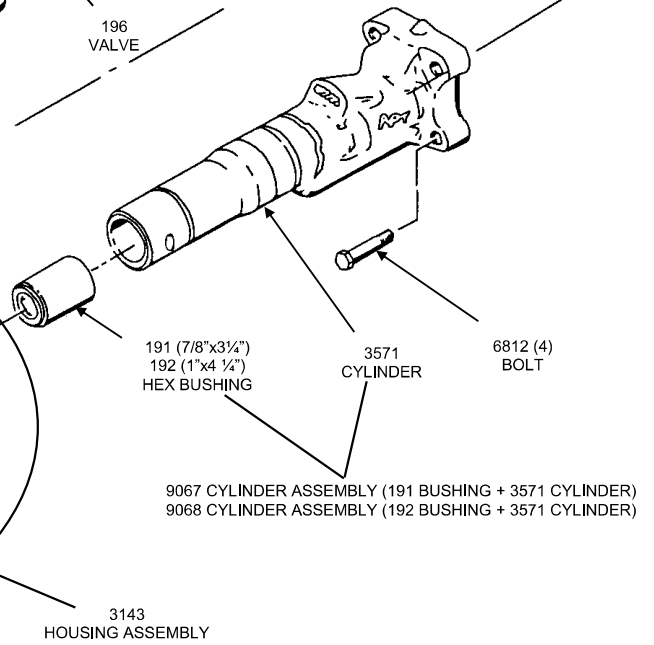

American Pneumatic Tools

**APT MODEL 117
PAVING BREAKER**
PART # 5199 (7/8" HEX x 3 1/4")
PART # 5200 (1" HEX x 4 1/4")

STEEL VALVE TYPE

4357
BACK HEAD ASSEMBLY
(106 BUSHING+111 PLUG+112 FELT+4356 BACK HEAD)