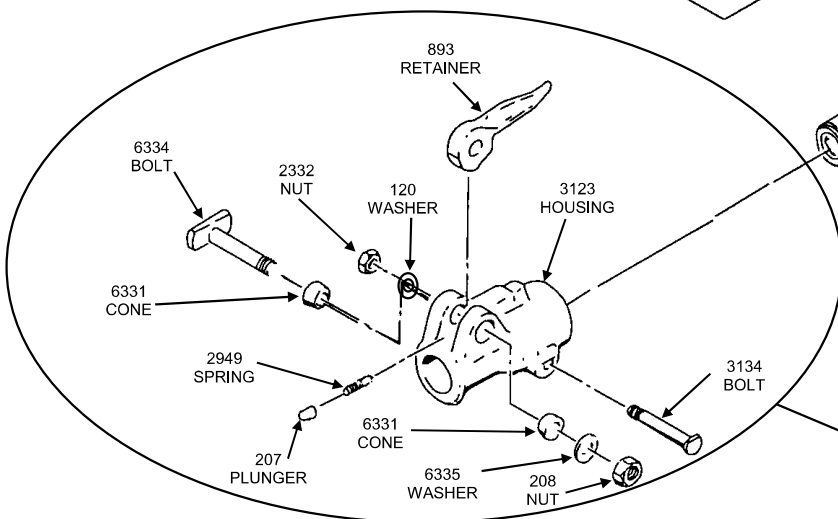

American Pneumatic Tools

**APT MODEL 117
PAVING BREAKER**
PART # 5199 (7/8" HEX x 3 1/4")
PART # 5200 (1" HEX x 4 1/4")

STEEL VALVE TYPE

4357
BACK HEAD ASSEMBLY
(106 BUSHING+111 PLUG+112 FELT+4356 BACK HEAD)